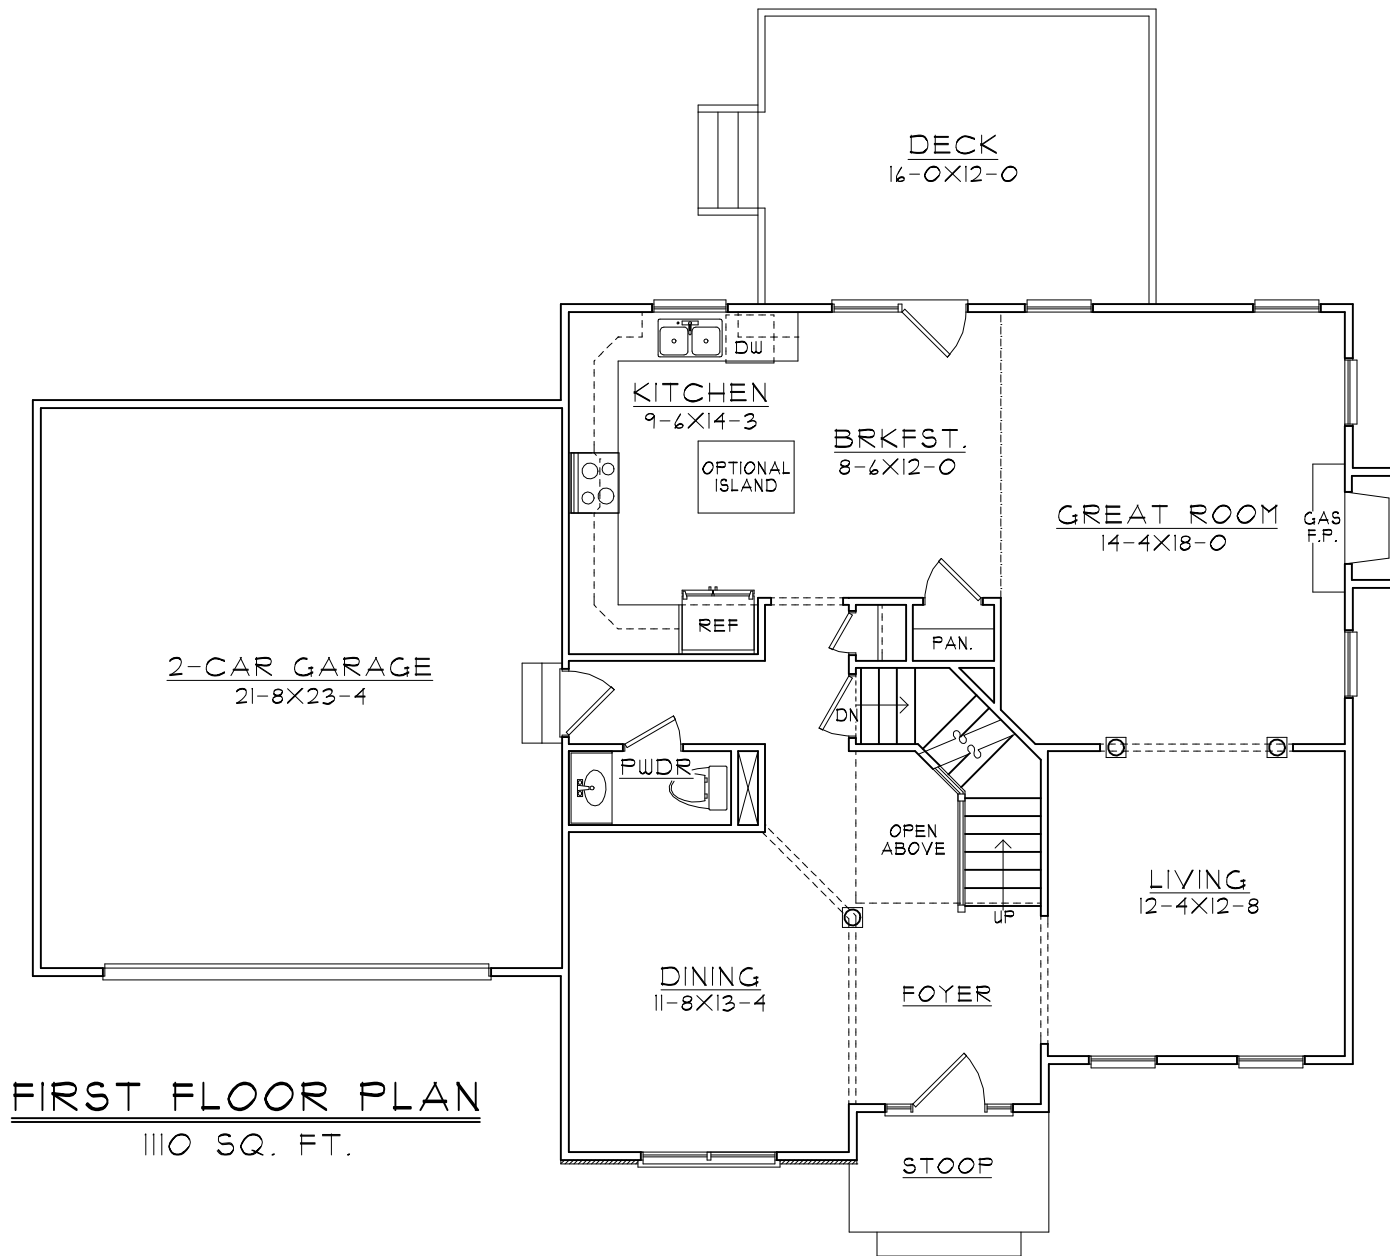

"THE JOHN"
ADAMSON HOMES

FIRST FLOOR PLAN

1110 SQ. FT.

"THE JOHN"
ADAMSON HOMES

FINISHED BSMNT. PLAN

917 SQ. FT.

SECOND FLOOR PLAN

1042 SQ. FT.

"THE JOHN"
ADAMSON HOMES