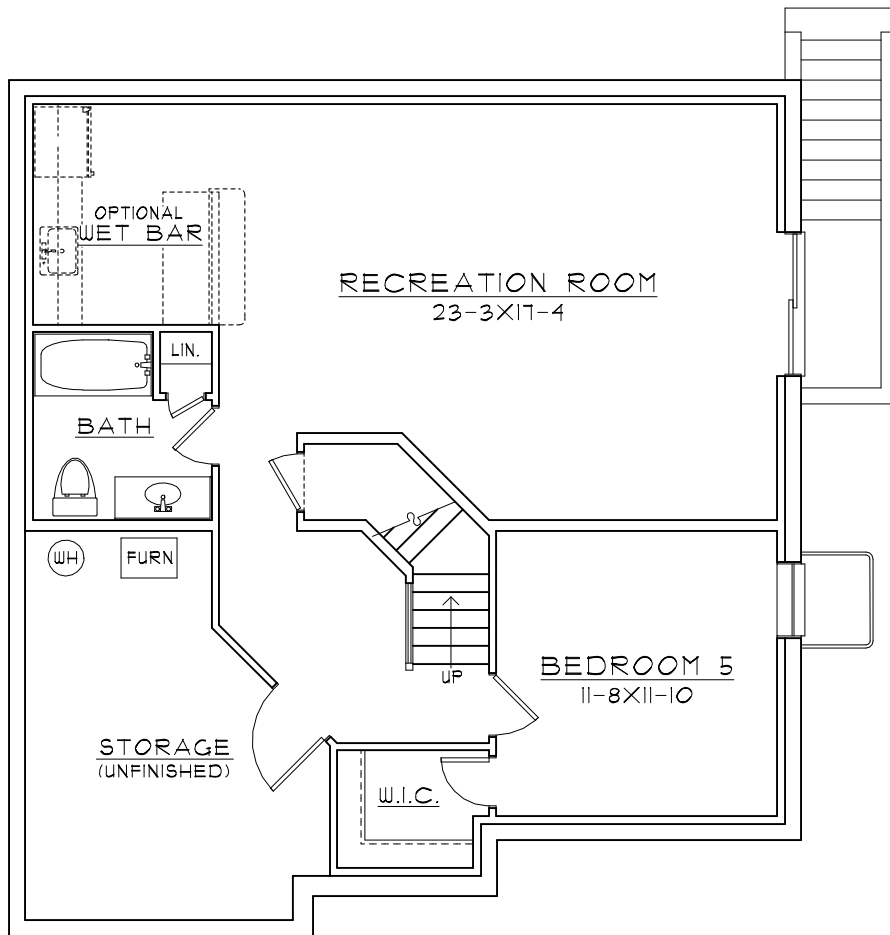

"THE JOHN"
ADAMSON HOMES

FIRST FLOOR PLAN

1110 SQ. FT.

"THE JOHN"
ADAMSON HOMES

FINISHED BSMNT. PLAN

917 SQ. FT.

SECOND FLOOR PLAN

1042 SQ. FT.

"THE JOHN"
ADAMSON HOMES