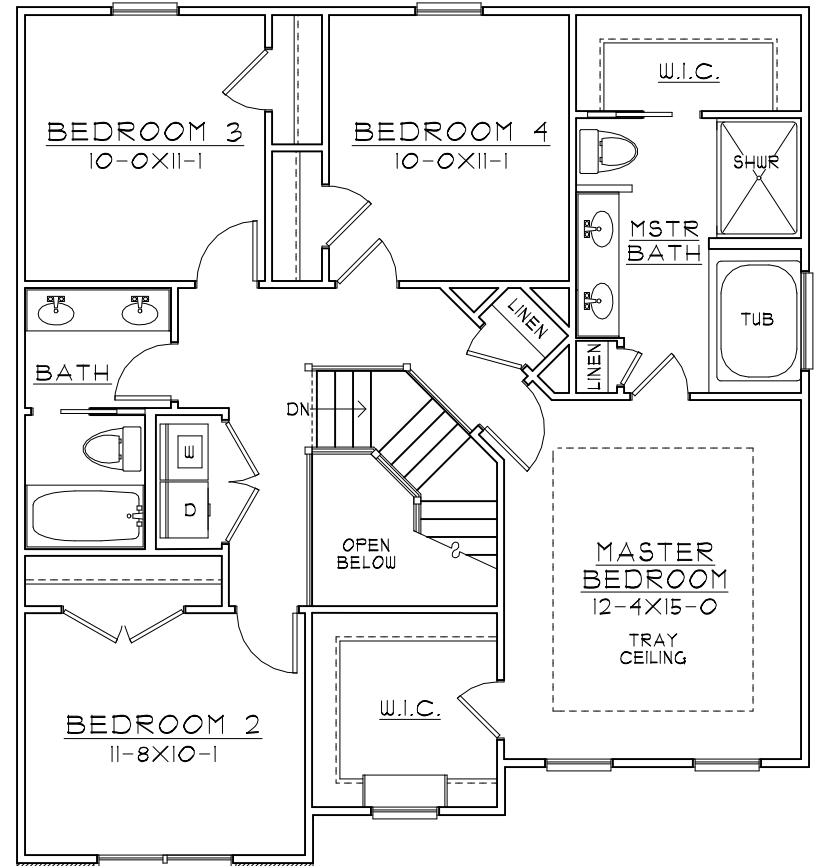

"THE JOHN"
ADAMSON HOMES

FIRST FLOOR PLAN

1110 SQ. FT.

"THE JOHN"
ADAMSON HOMES

FINISHED BSMNT. PLAN

917 SQ. FT.

SECOND FLOOR PLAN

1042 SQ. FT.

"THE JOHN"
ADAMSON HOMES