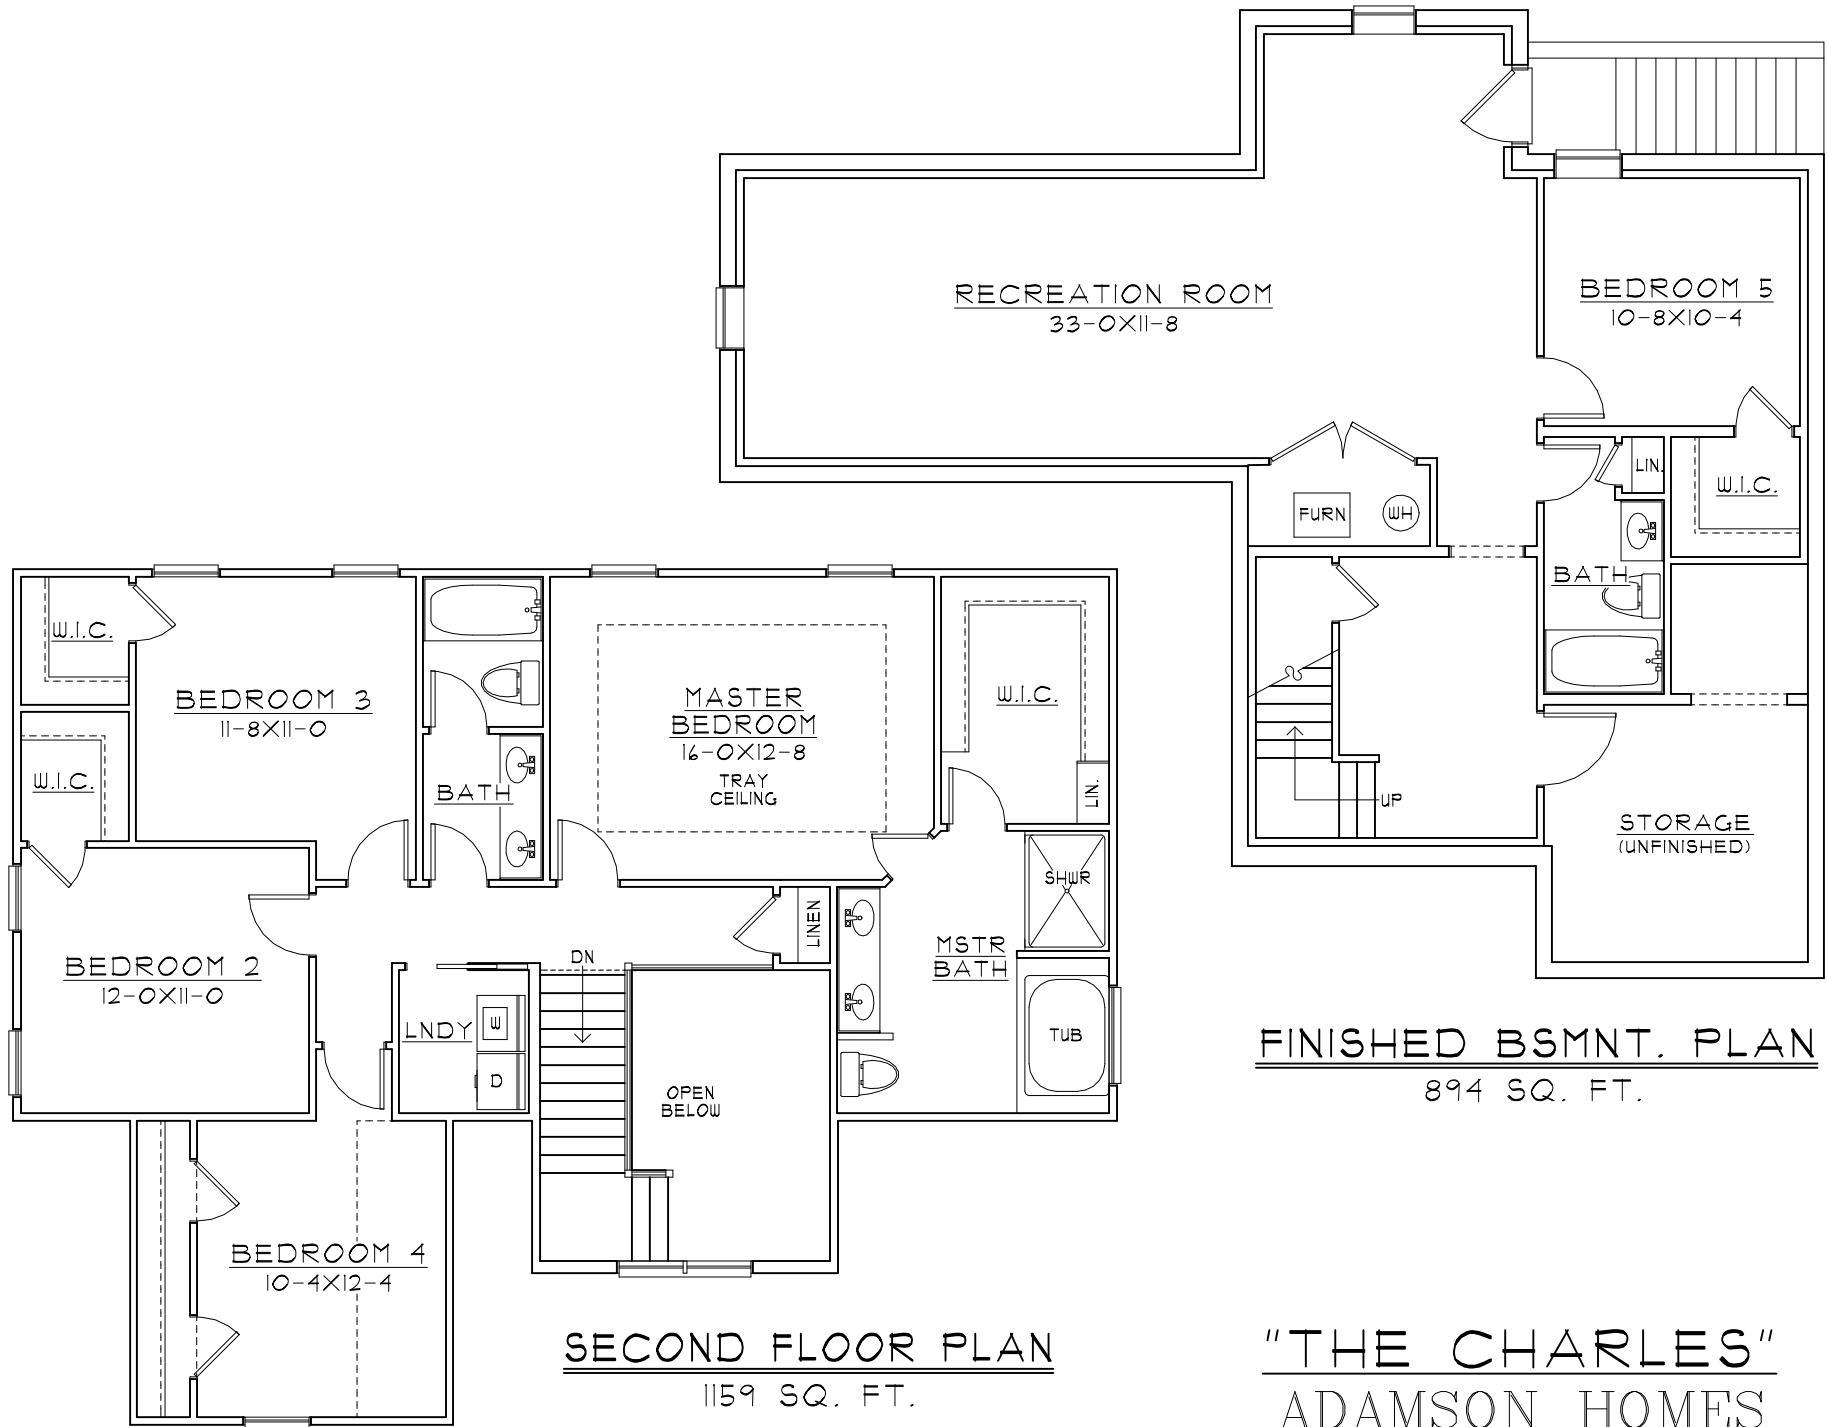

"THE CHARLES"
ADAMSON HOMES

FIRST FLOOR PLAN

1142 SQ. FT.

"THE CHARLES"

ADAMSON HOMES

SECOND FLOOR PLAN
1159 SQ. FT.

FINISHED BSMNT. PLAN
894 SQ. FT.

"THE CHARLES"
ADAMSON HOMES