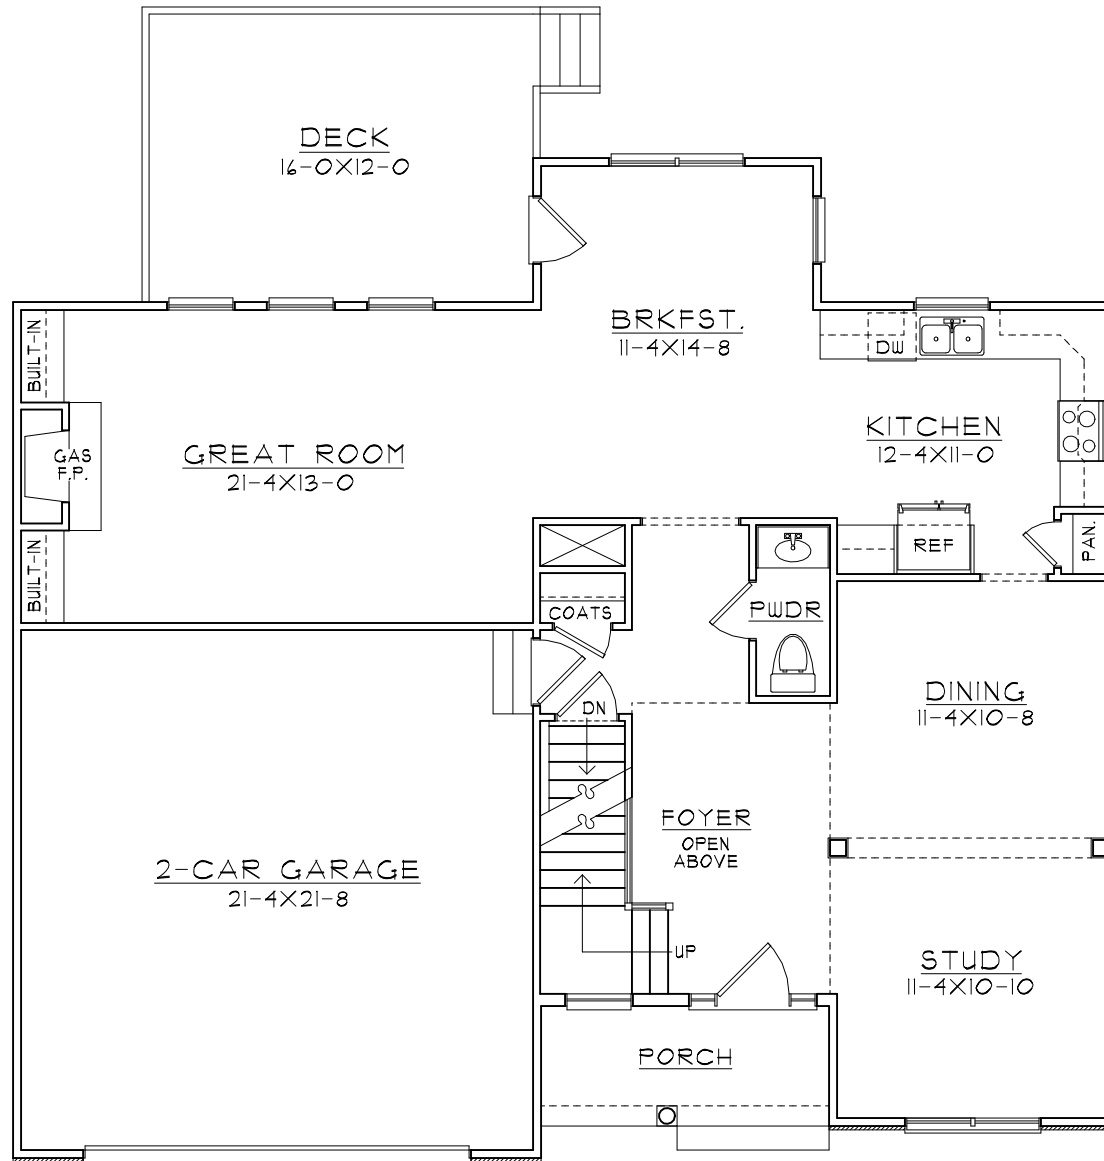

"THE CHARLES"
ADAMSON HOMES

FIRST FLOOR PLAN

1142 SQ. FT.

"THE CHARLES"

ADAMSON HOMES

SECOND FLOOR PLAN
1159 SQ. FT.

FINISHED BSMNT. PLAN
894 SQ. FT.

"THE CHARLES"
ADAMSON HOMES